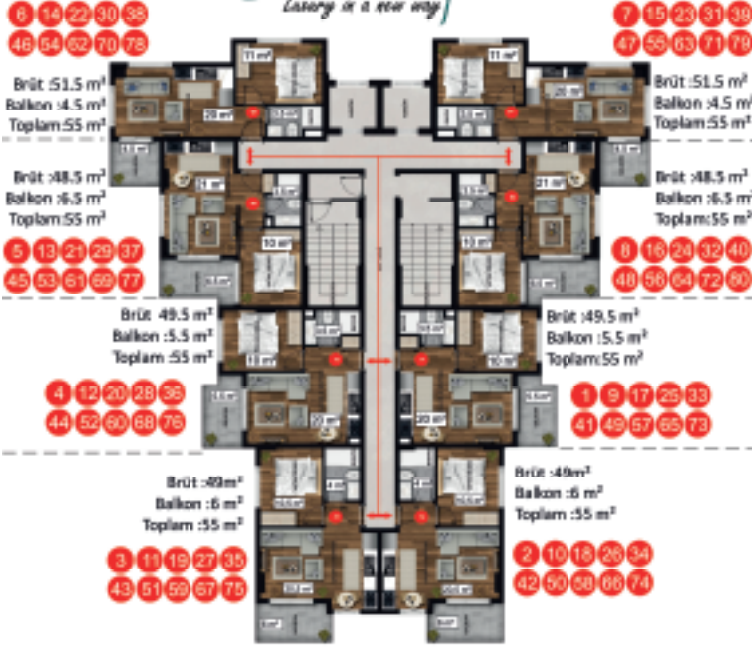

State of Art
Luxury is a new way